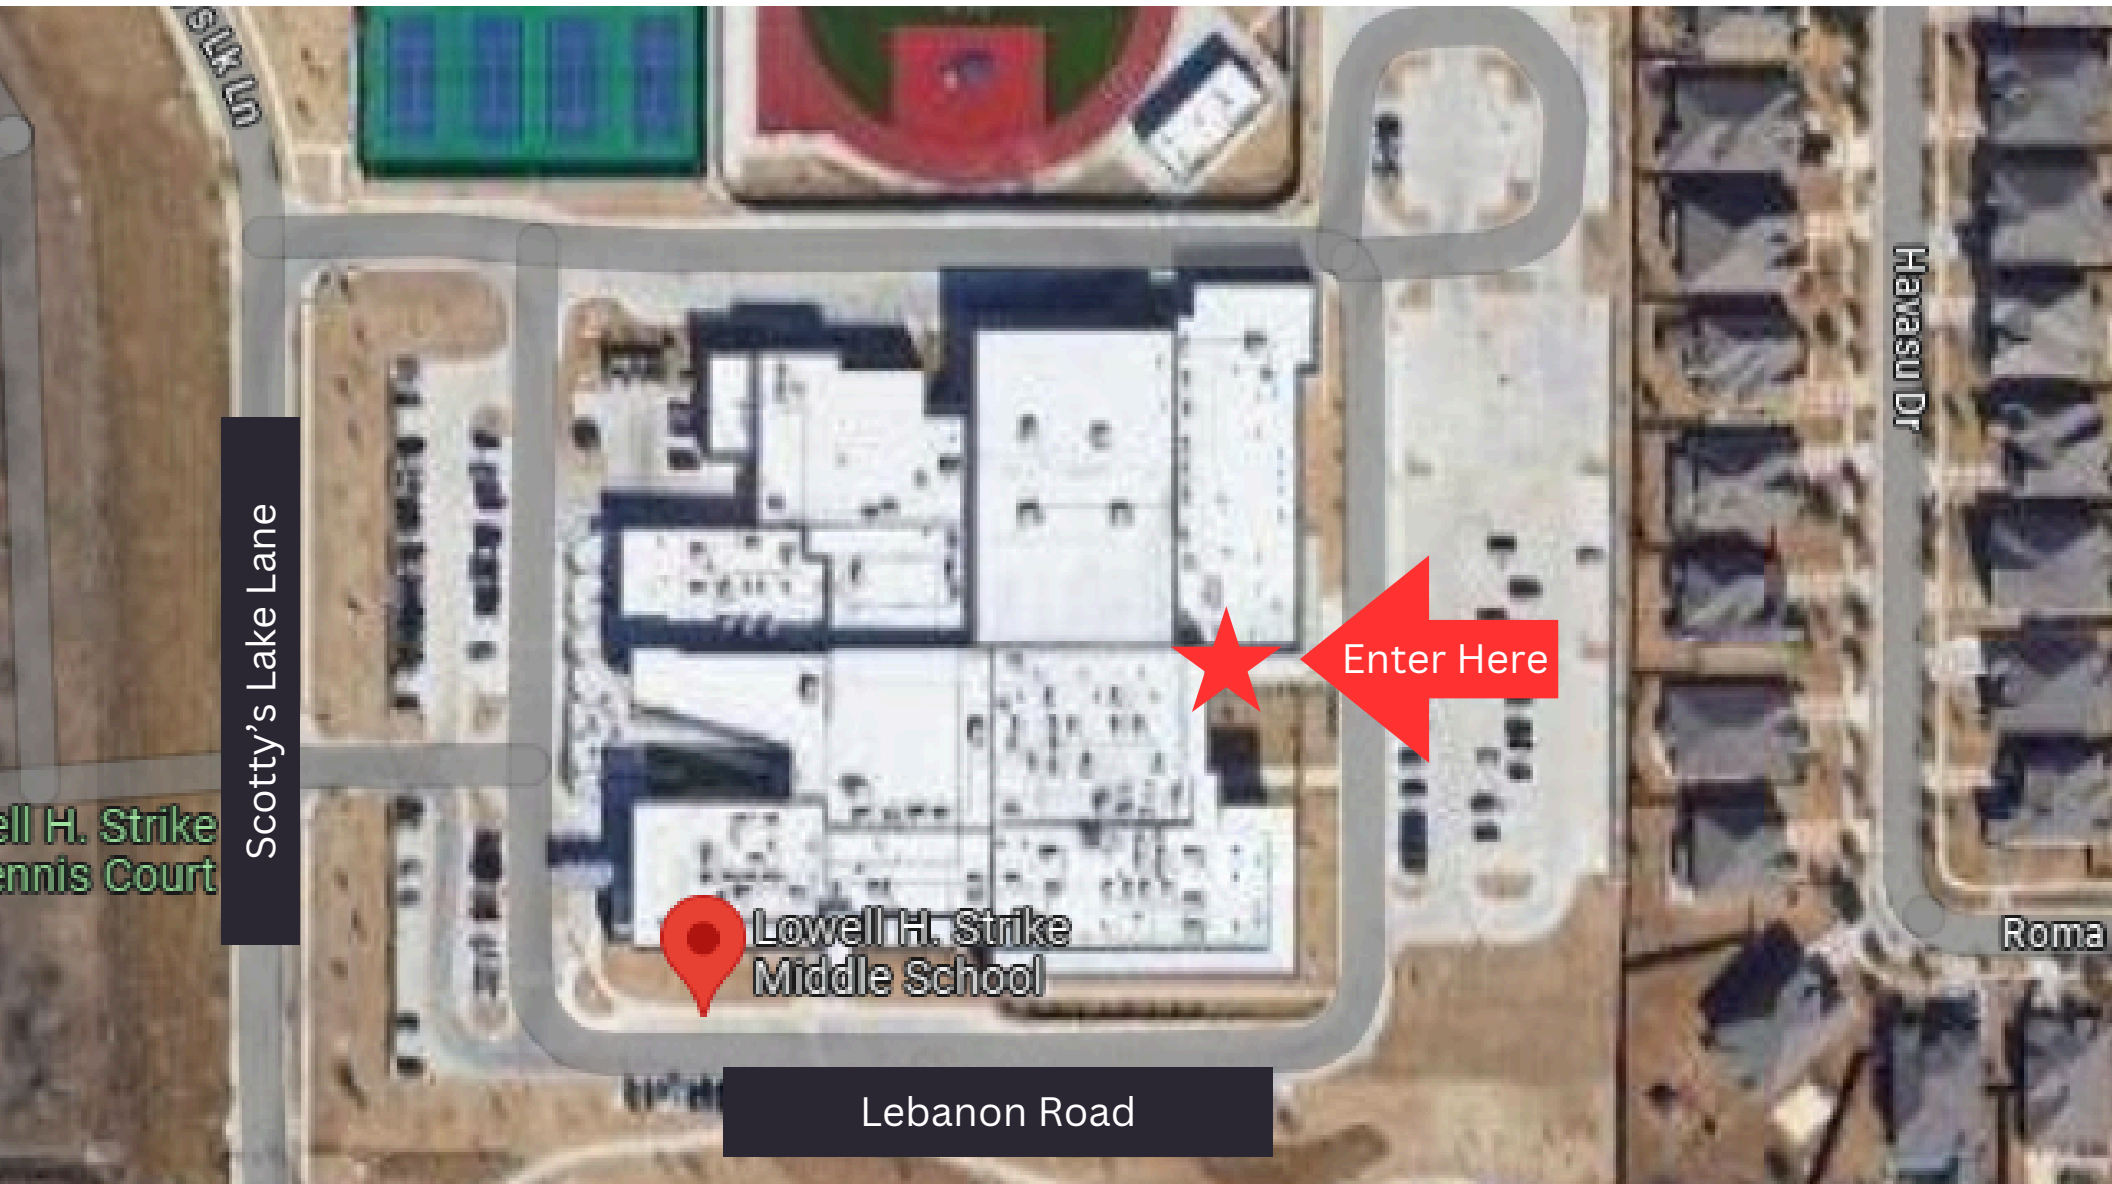

Game Location:

Strike Middle School

8798 Scotty's Lake Lane, The Colony, TX 75056

Gym Game Map

Strike Middle School

8798 Scotty's Lake Lane, The Colony, TX 75056