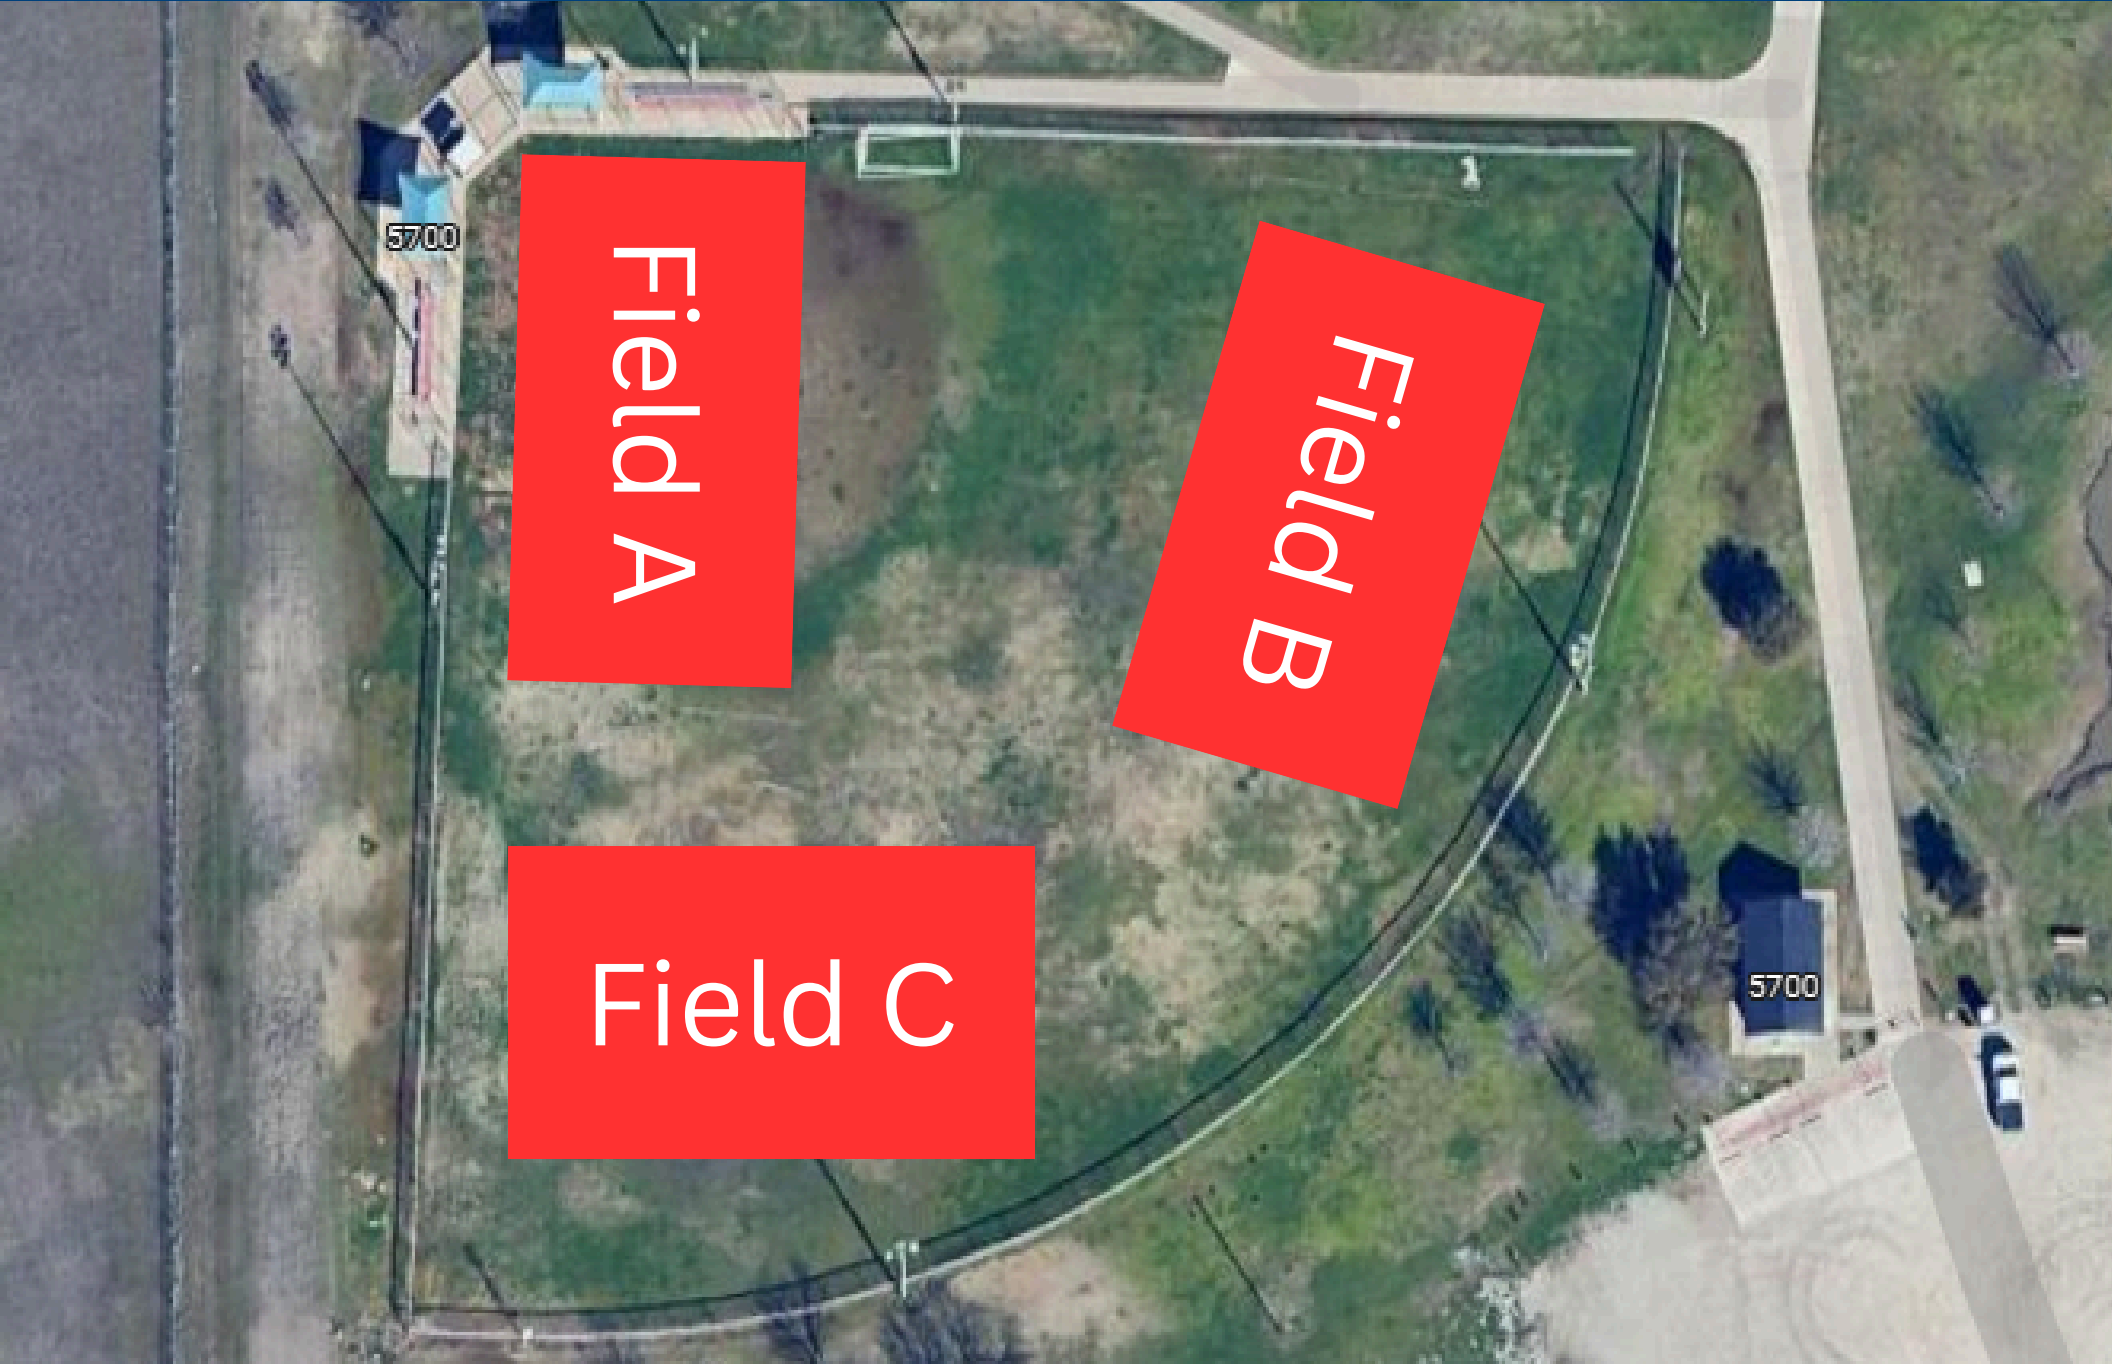

# BB Owen Flag Football Practice Map

5700 Squires Dr The Colony, Texas 75056

Field A

Field B

Field C