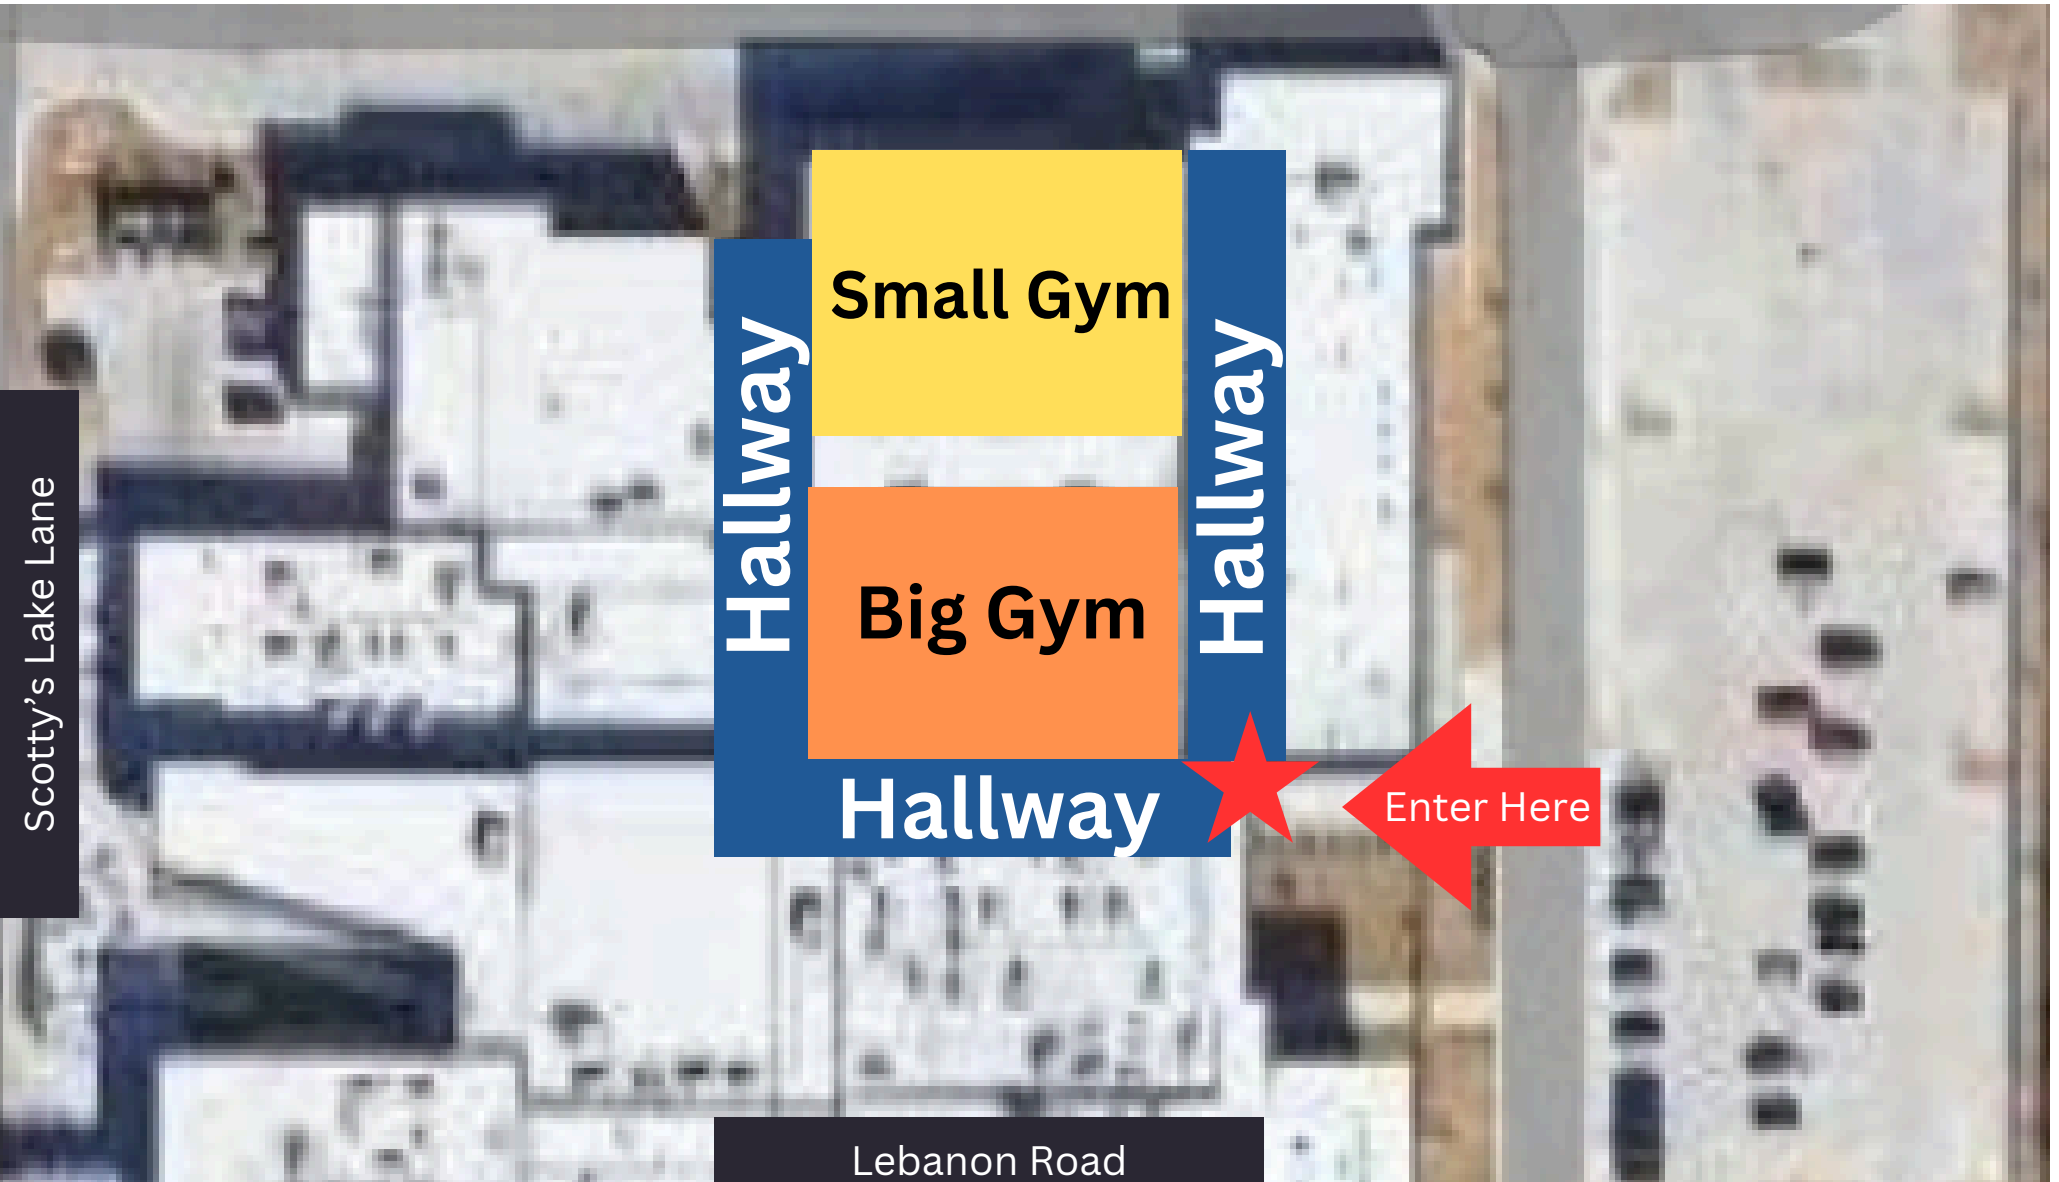

Practice Location:

Ethridge Elementary School

6100 Ethridge Drive, The Colony, TX 75056

Practice Location:

Recreation Center

5151 N Colony Blvd, The Colony, TX 75056

Practice & Game Location:

Strike Middle School

8798 Scotty's Lake Lane, The Colony, TX 75056

Gym Game Map

Strike Middle School

8798 Scotty's Lake Lane, The Colony, TX 75056

Gym Practice Map

Strike Middle School

8798 Scotty's Lake Lane, The Colony, TX 75056

6U Court Layout

Bleachers