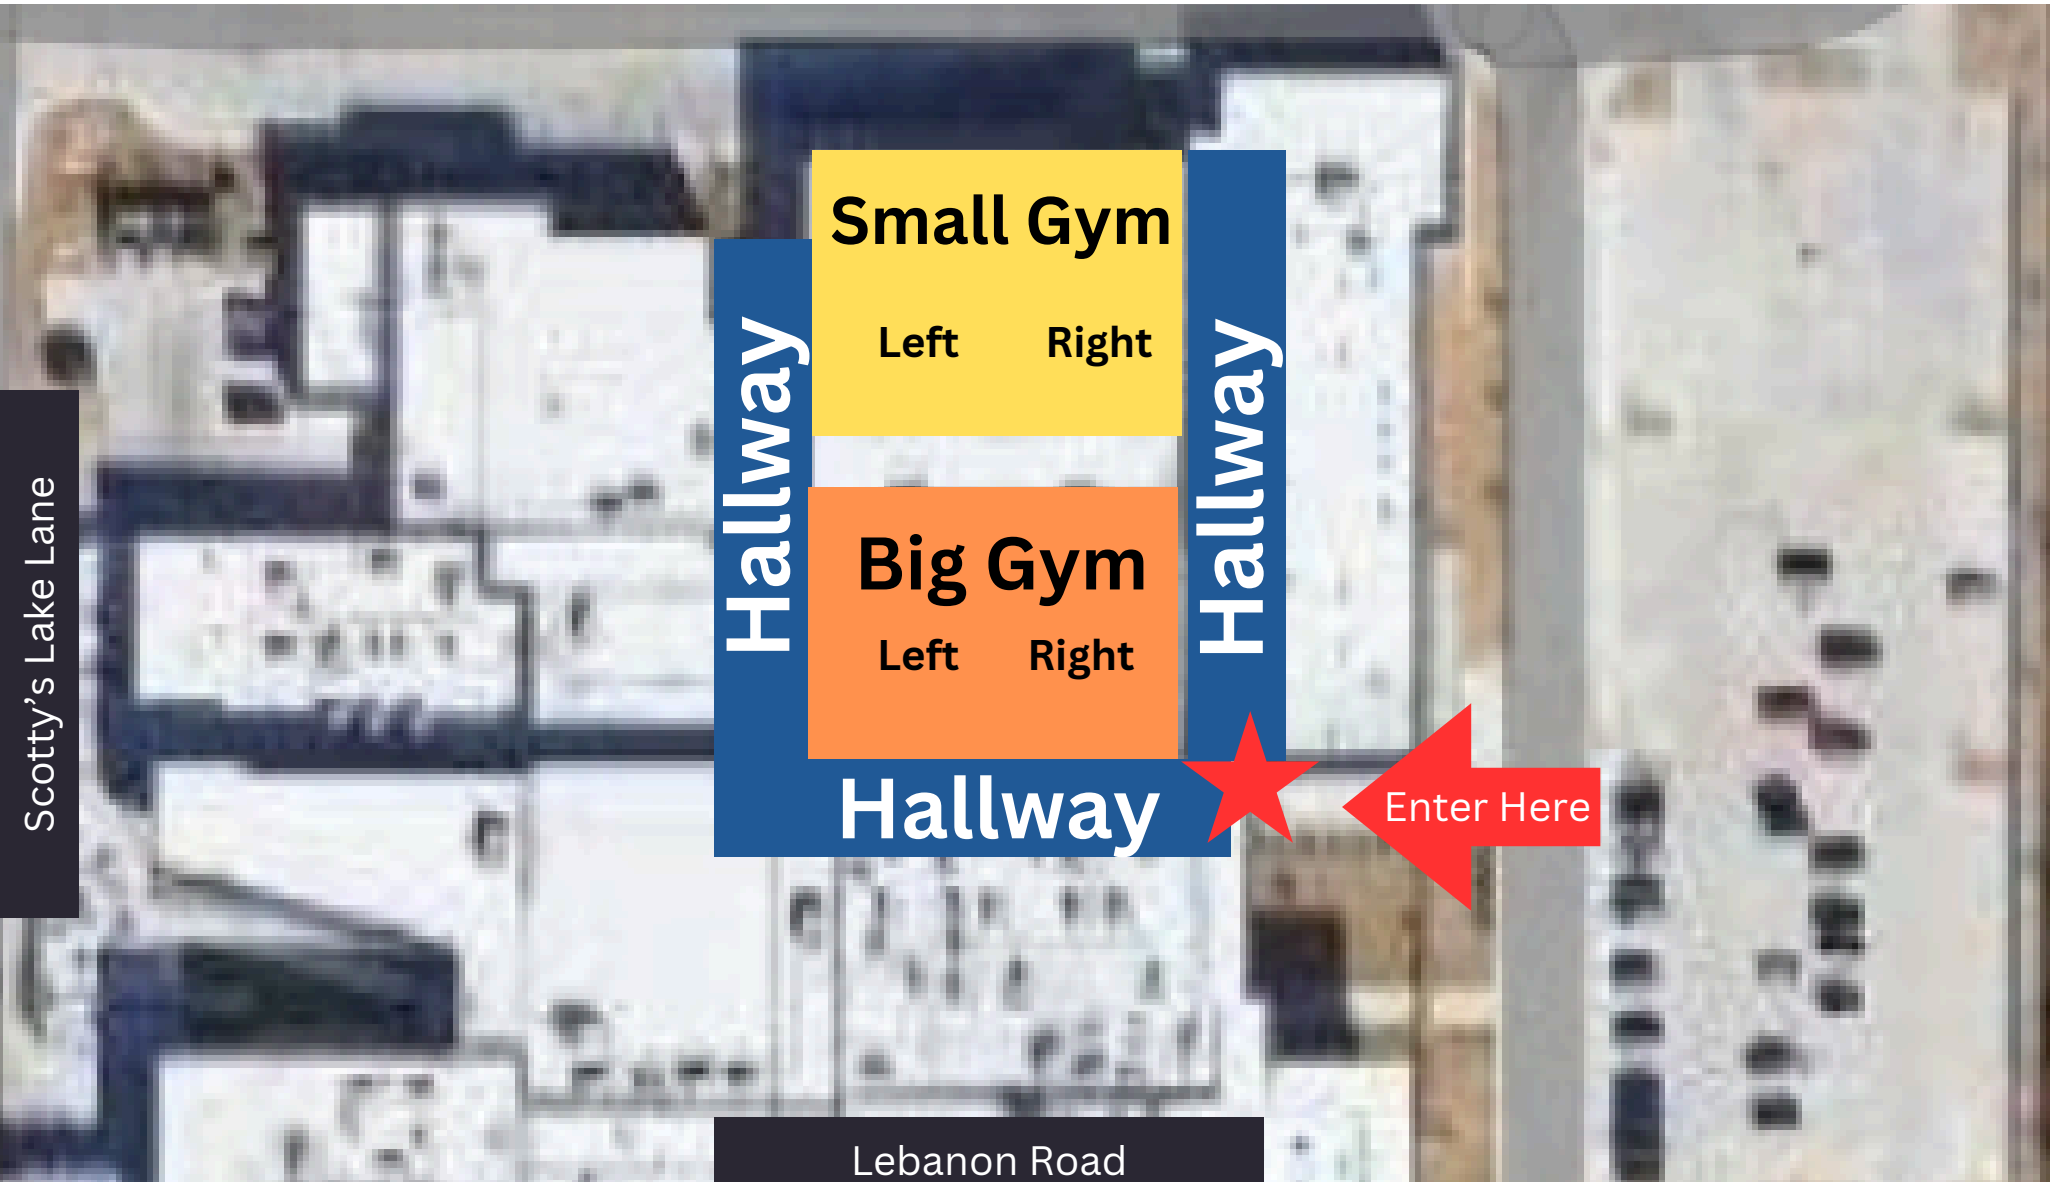

Practice Location:

Ethridge Elementary School

6100 Ethridge Drive, The Colony, TX 75056

Practice Location:

Recreation Center

5151 N Colony Blvd, The Colony, TX 75056

Practice & Game Location:

Strike Middle School

8798 Scotty's Lake Lane, The Colony, TX 75056

Gym Game Map

Strike Middle School

8798 Scotty's Lake Lane, The Colony, TX 75056

Gym Practice Map

Strike Middle School

8798 Scotty's Lake Lane, The Colony, TX 75056

6U Court Layout

Bleachers