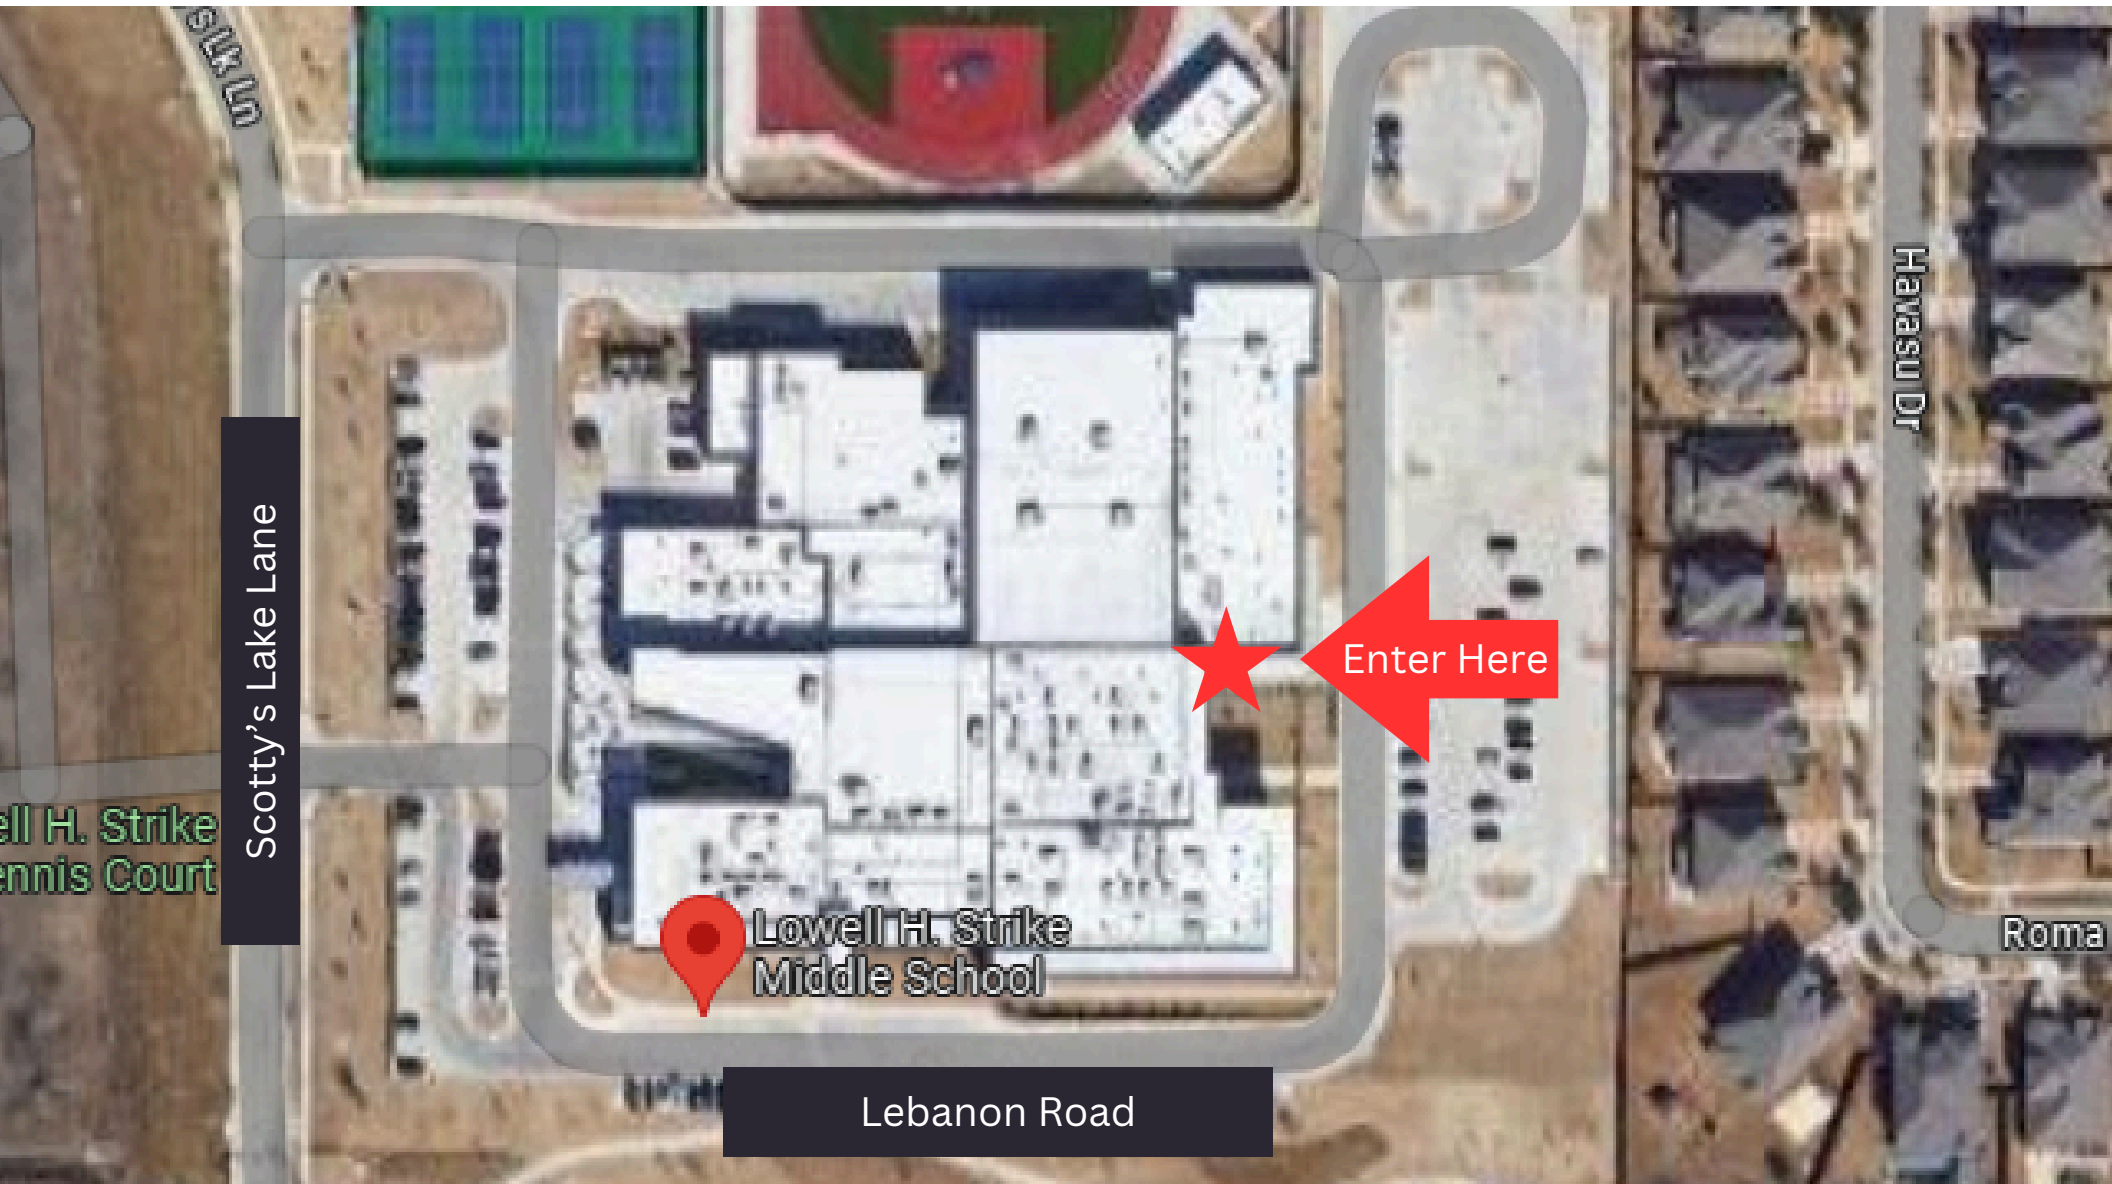

Practice Location:

Ethridge Elementary School

6100 Ethridge Drive, The Colony, TX 75056

Practice Location:

Recreation Center

5151 N Colony Blvd, The Colony, TX 75056

Practice & Game Location:

Strike Middle School

8798 Scotty's Lake Lane, The Colony, TX 75056

Gym Game Map

Strike Middle School

8798 Scotty's Lake Lane, The Colony, TX 75056

Gym Practice Map

Strike Middle School

8798 Scotty's Lake Lane, The Colony, TX 75056

6U Court Layout

Bleachers